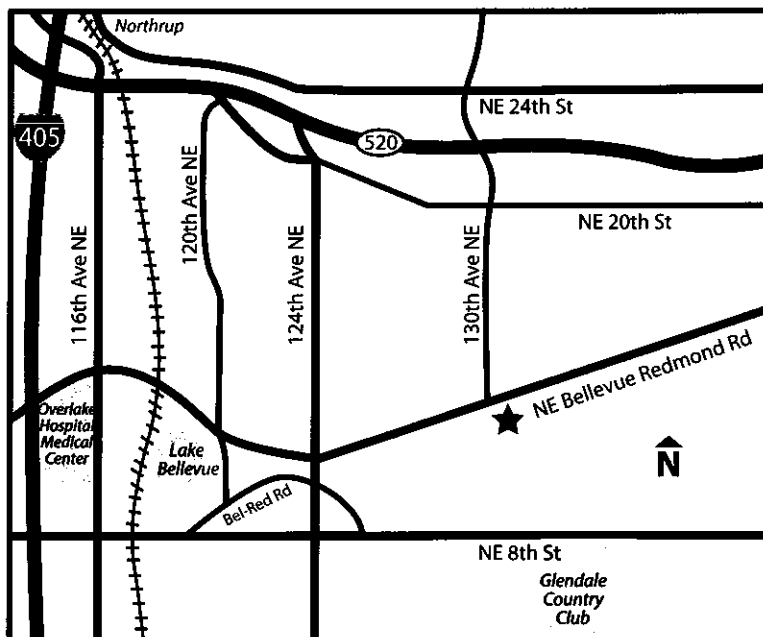

Location Map & Directions

From Seattle 520(West)

Merge onto WA-520 E toward
BELLEVUE / KIRKLAND.
7.4 miles
Take the 124TH AVE. N.E.
Exit. 0.2 miles
Turn SLIGHT RIGHT
onto 124TH AVE NE. 0.6
miles
Turn LEFT onto BEL-
RED RD / NE BELLEVUE
REDMOND RD. 0.4 miles

I-90 from the West

Merge onto I-90 E
toward SPOKANE.
Merge onto I-405 N via
EXIT 10A toward BOTH-
ELL / EVERETT. 2.7
miles
Take the N.E. 8TH ST.
Exit- EXIT 13B. 0.4 miles
Take the N.E. 8TH ST.
EAST ramp. 0.1 miles
Merge onto NE 8TH ST.
0.5 miles
Turn LEFT onto 124TH
AVE NE. 0.1 miles
Turn RIGHT onto BEL-
RED RD / NE BELLEVUE
REDMOND RD. 0.4 miles

From Southwest (Federal Way)

Merge onto I-5 N via the
ramp on the LEFT
toward SEATTLE.
Merge onto I-405 N via
EXIT 154 toward REN-
TON / BELLEVUE. 13.3
miles
Take the N.E. 8TH ST.
exit- EXIT 13B. 0.4 miles
Take the N.E. 8TH ST.
EAST ramp. 0.1 miles
Merge onto NE 8TH ST.
0.5 miles
Turn LEFT onto 124TH
AVE NE. 0.1 miles
Turn RIGHT onto BEL-
RED RD / NE BELLEVUE
REDMOND RD. 0.4 miles

From Redmond

Merge onto WA-520 W
toward SEATTLE. 2.4
miles
Take the 148TH AVE NE
exit. 0.2 miles
6: Turn LEFT onto
148TH AVE NE. 0.7 miles
7: Turn RIGHT onto BEL-
RED RD / NE BELLEVUE
REDMOND RD. 1.1 miles

TLC

Laser Eye Centers®

Feel the Difference. See the Results.®

TLC Seattle

13033 Bellevue Redmond Rd.

425.635.9059

Fax 425.455.4055

www.tlcvision.com

Latest Technology

Experienced Surgeons

Affordable Prices

13033 Bellevue Redmond Rd • Bellevue, WA 98005-2622